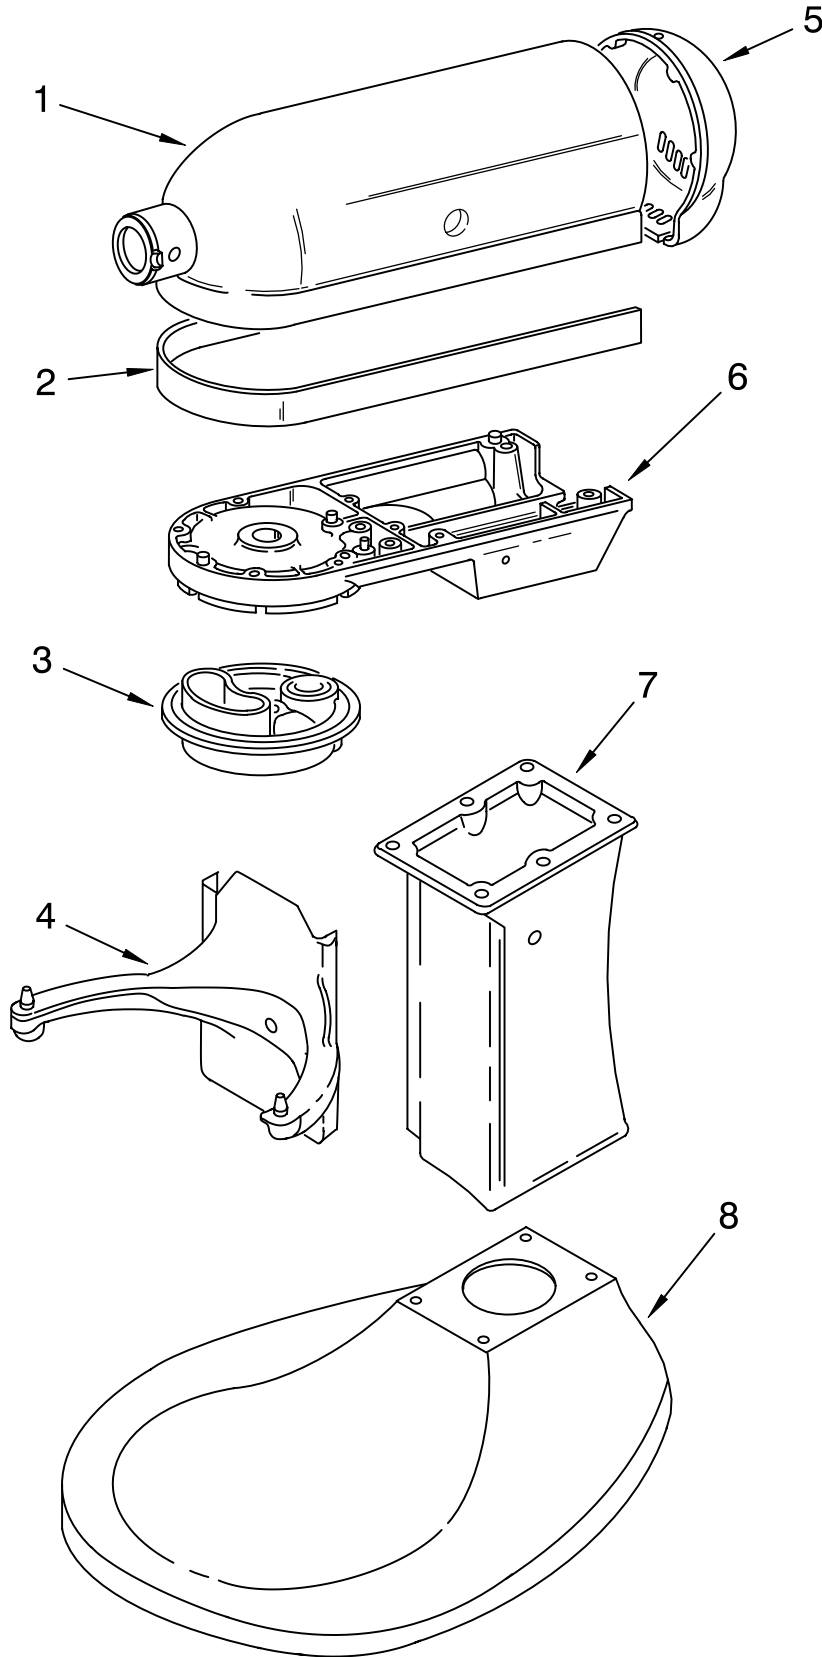

COLOR VARIATION PARTS

For Models: 5KPM5E_4

Illus. No.	Part No.	DESCRIPTION

Colors Subject To Change.
Any Color Not Listed is
No Longer Available.
If Additional Colors Are Added,
This Page Will Be Updated.

1	240291-1	Motor Housing White
	240291-21	Empire Red
2	W10190248	Trim Band Black
3	240286-1	Planetary White
	240286-23	Empire Red
4	3179300	Bowl Supprt & Pins White
	3179318	Empire Rd
5	240253-1	End Cover White
	240253-22	Empire Red
6	9701508	Lower Gearcase White
	W10218387	Empire Red
7	240148-4	Column White
	9702393	Empire Red
8	3179280	Base & Foot Assembly White
	3179299	Empire Red