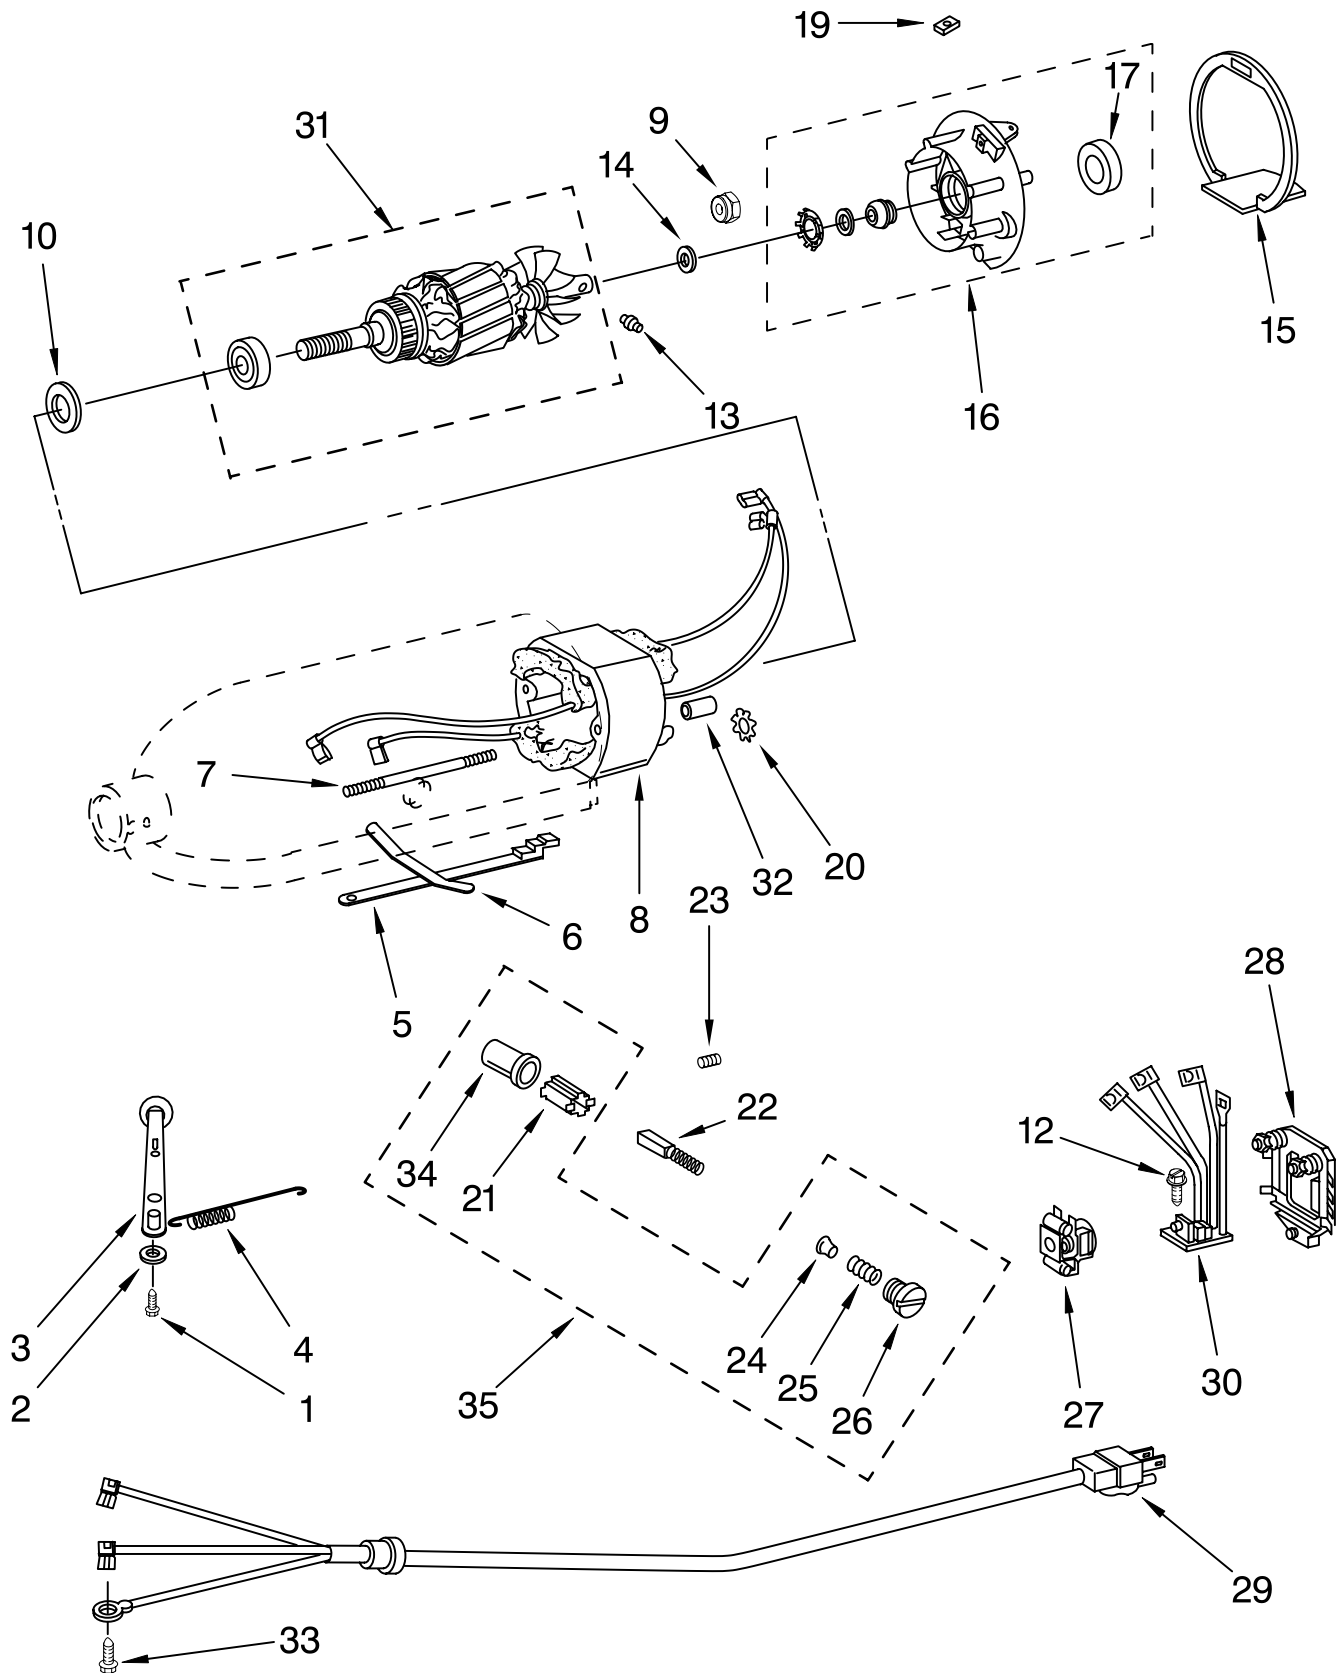

MOTOR AND CONTROL PARTS

For Models: 5KPM5E_4

MOTOR AND CONTROL PARTS

For Models: 5KPM5E__4

Illus. No.	Part No.	DESCRIPTION	Illus. No.	Part No.	DESCRIPTION	Illus. No.	Part No.	DESCRIPTION
1	110679	Screw, Pivot	14	3180162	Washer, Spacing	27	17830	Governor Assembly
2	116241	Washer, Spring	15	9701501	Seal, End	28	W10119326	Control Plate Assembly
3	9709276	Lever, Control And Stud	16	3180526	Bracket, Bearing Assembly	29		Cord, Power
4	3183680	Spring, Control Plate	17	3180238	Washer, Felt		9702318	White
5	3184176	Speed Link & Cam	19	9701584	Seal, Foam		9702319	Black
6	240205	Spring, Flat	20	W10068270	Washer	30	9706596	Phase Control Board
7	240769	Screw, Stator	21	240680	Insert, Brush Holder	31	9708316	Armature & Bearing Assy (240V)
8	9701670	Field Assembly	22	9706416	Brush & Spring Assembly	32	4162634	Sleeve, Motor Stud
9	W10131078	Nut	23	9707926	Screw, Set	33	3184609	Screw, Self
10	9704324	Washer, Ball Bearing (Front)	24	116286	Cap, Spring Seat	34	3179908	Housing, Brush Holder
12	W10068260	Screw	25	116287	Spring, Cap	35	4162546	Brush Holder Assy
13	16998	Stud, Governor Drive	26	3184212	Cap, Brush Holder			

ACCESSORY PARTS

For Models: 5KPM5E__4

Illus. No.	Part No.	DESCRIPTION	Illus. No.	Part No.	DESCRIPTION	Illus. No.	Part No.	DESCRIPTION
	4164778	Mixer Attachment Pak (Includes Food Grinder (FG-A), Food Strainer (FVSP), And Vegetable Slicer, (RVS-A) (FPP-A)		4164750	Rotor Slicer/Shredder (With 4 Standard Cones) Fine Shredder, Coarse Shredder, Thick Slicer, And Thin Slicer (RVS-A)		3177925	Bowl Cover, Plastic Non-Sealing
	4164749	Food Grinder (FG-A)		3177975	Pouring Shield (KPS2CL)		4176100	5 Qt. Bowl, Polished Stainless Steel
	8211924	Grain Mill (KGMA)		4164824	Pasta Maker Plates (SNP-A)		4164839	Speed Disc (Service Tool)
	4164768	Pasta Maker And Food Grinder (Includes SNP Pasta Maker Plates) (SN/FG-A)		4164774	Fruit/Vegetable Strainer And Food Grinder (FVS/FG-A)		4160588	Grease, Planetary
	4164775	Fruit/Vegetable Strainer Parts (Use With FG-A Model Only) (FVSP)		3180616	Cover, Decorative (Cotton Polyester)		8212632	Ice Cream Maker (KICA0WH0)
				4162838	Food Tray (FT)			
				4164748	Juicer (JE)			
				4164747	Can Opener (CO)			
				4164803	Sausage Stuffer Kit (SSA)			
				4162154	Water Jacket (K5AWJ)