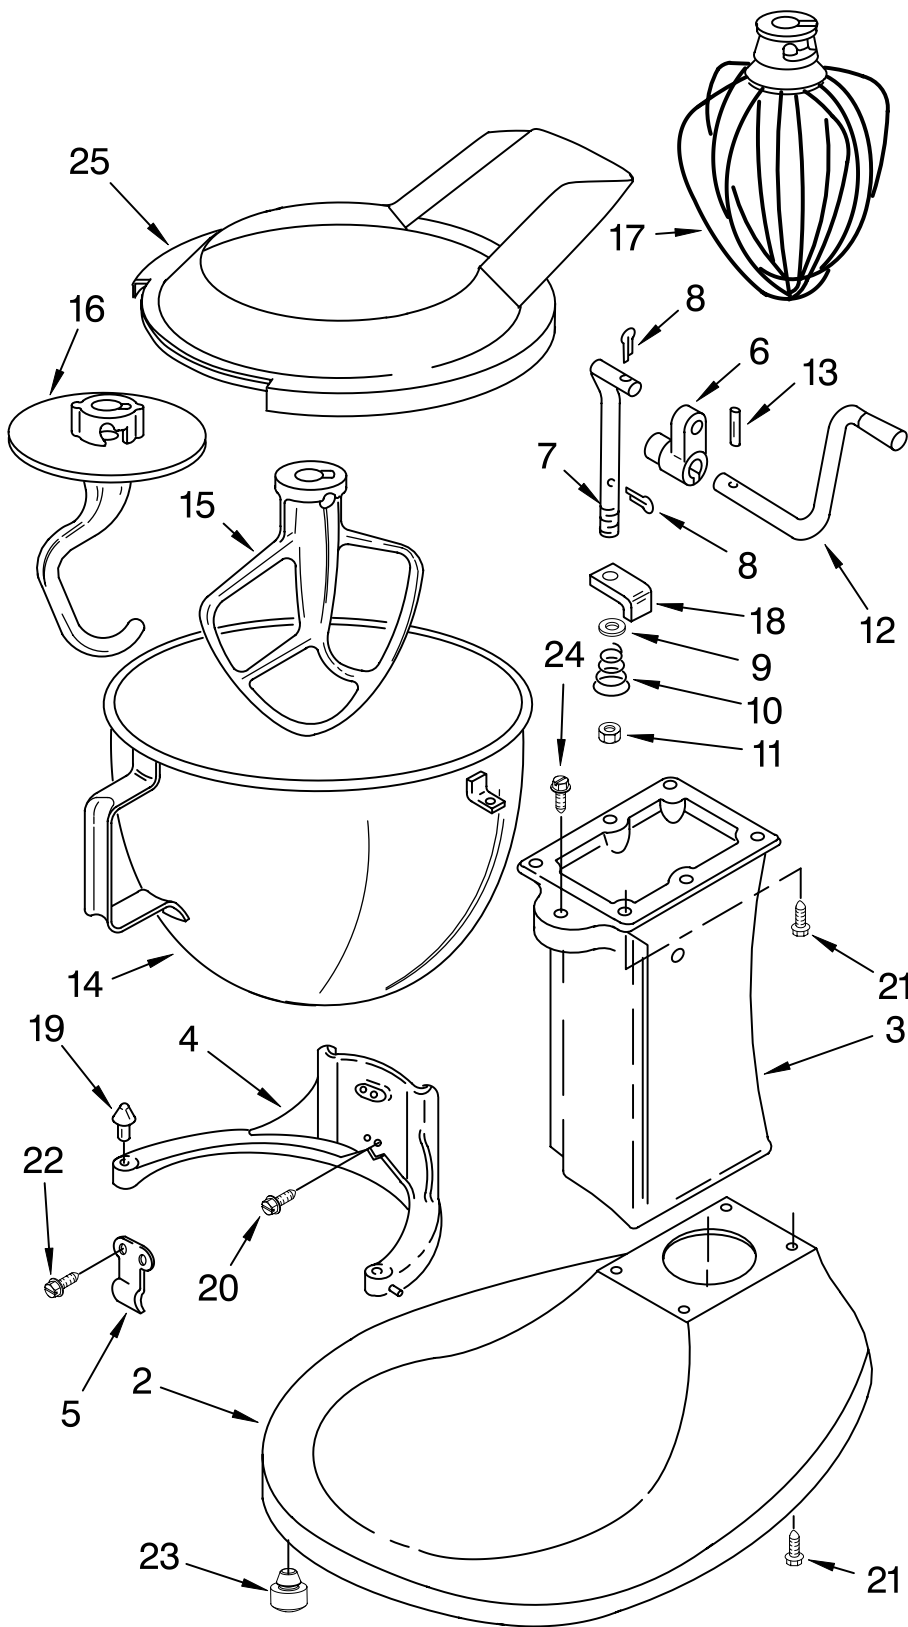

# BASE AND PEDESTAL UNIT

For Models: 5KPM5E\_4

Illus. No.	Part No.	DESCRIPTION
1	9706978	Literature Parts Use & Care Guide
	8212379	Repair Parts List
2	**	Base & Foot Supports
3	**	Column Assembly
4	**	Bowl Support
5	3182857	Latch, Bowl Spring
6	4162874	Arm, Bowl Lift
7	9085	Rod, Bowl Lift
8	9704608	Pin, Cotter
9	4159514	Washer
10	9237	Spring
11	8533907	Nut
12	9079	Handle, Bowl Lift
13	9703442	Pin, Roll
14	4162116	Bowl (5 Qt)
15	9707670	Beater, Flat
16	9708033	Hook, Dough
17	9704309	Whip, Wire
18	240169	Bracket, Bowl Lift
19	240185	Pin, Bowl Locating
20	3400018	Screw
21	240912	Screw, Special
22	3400024	Screw
23	9708649	Foot, Rubber
24	3182904	Screw
25	9709923	Shield, Pouring

# CASE, GEARING AND PLANETARY UNIT

For Models: 5KPM5E\_\_4

Illus. No.	Part No.	DESCRIPTION	Illus. No.	Part No.	DESCRIPTION	Illus. No.	Part No.	DESCRIPTION
1	**	Gearcase Motor Housing	15	9709627	Bevel Pinion and Center Gear	28	9703903	Pinion, Gear (Agitator Shaft)
2	3400834	Screw	16	240018-1	Pin (Vertical Center Shaft)	29	3400025	Screw
3	242765-2	Cap, Attachment Hub	17	3180163	Washer	30	67500-55	"O" Ring
4	9709194	Screw, Thumb	18	9705443	Pin	31	311932	Screw
5	**	Band, Trim	19	4162324	Gasket, Transmission Case	32	**	Cover, End
6	3180161	Washer, Fiber	20	**	Lower Gear Case	33	4162914	Screw
7	W10112253	Worm Gear	21	9703904	Gear, Internal	34	240309-2	Gears, Worm & Pinion Assembly
9	240308	Gear, Worm Bracket & Bearing	22	103994	Screw, Special	35	3400026	Screw, Machine
10	3400022	Screw And L.W. Assy.	23	**	Planetary	36	9703438	Ring, Retaining
11	240210-2	Shaft & Pinion	24	3184052	Shaft, Agitator	37	9704677	Pin, Groove
12	9705444	Pin	25	240018-1	Pin (Agitator Shaft Pinion)	38	9705132	Filter, RFI
13	240026	Shaft, Vertical Center	26	240285	Ring, Planetary Drip	39	9702311	Lead, Filter (Control Board)
14	9705130	Gear, Attachment Hub Bevel	27	9706090	Washer, Shim			