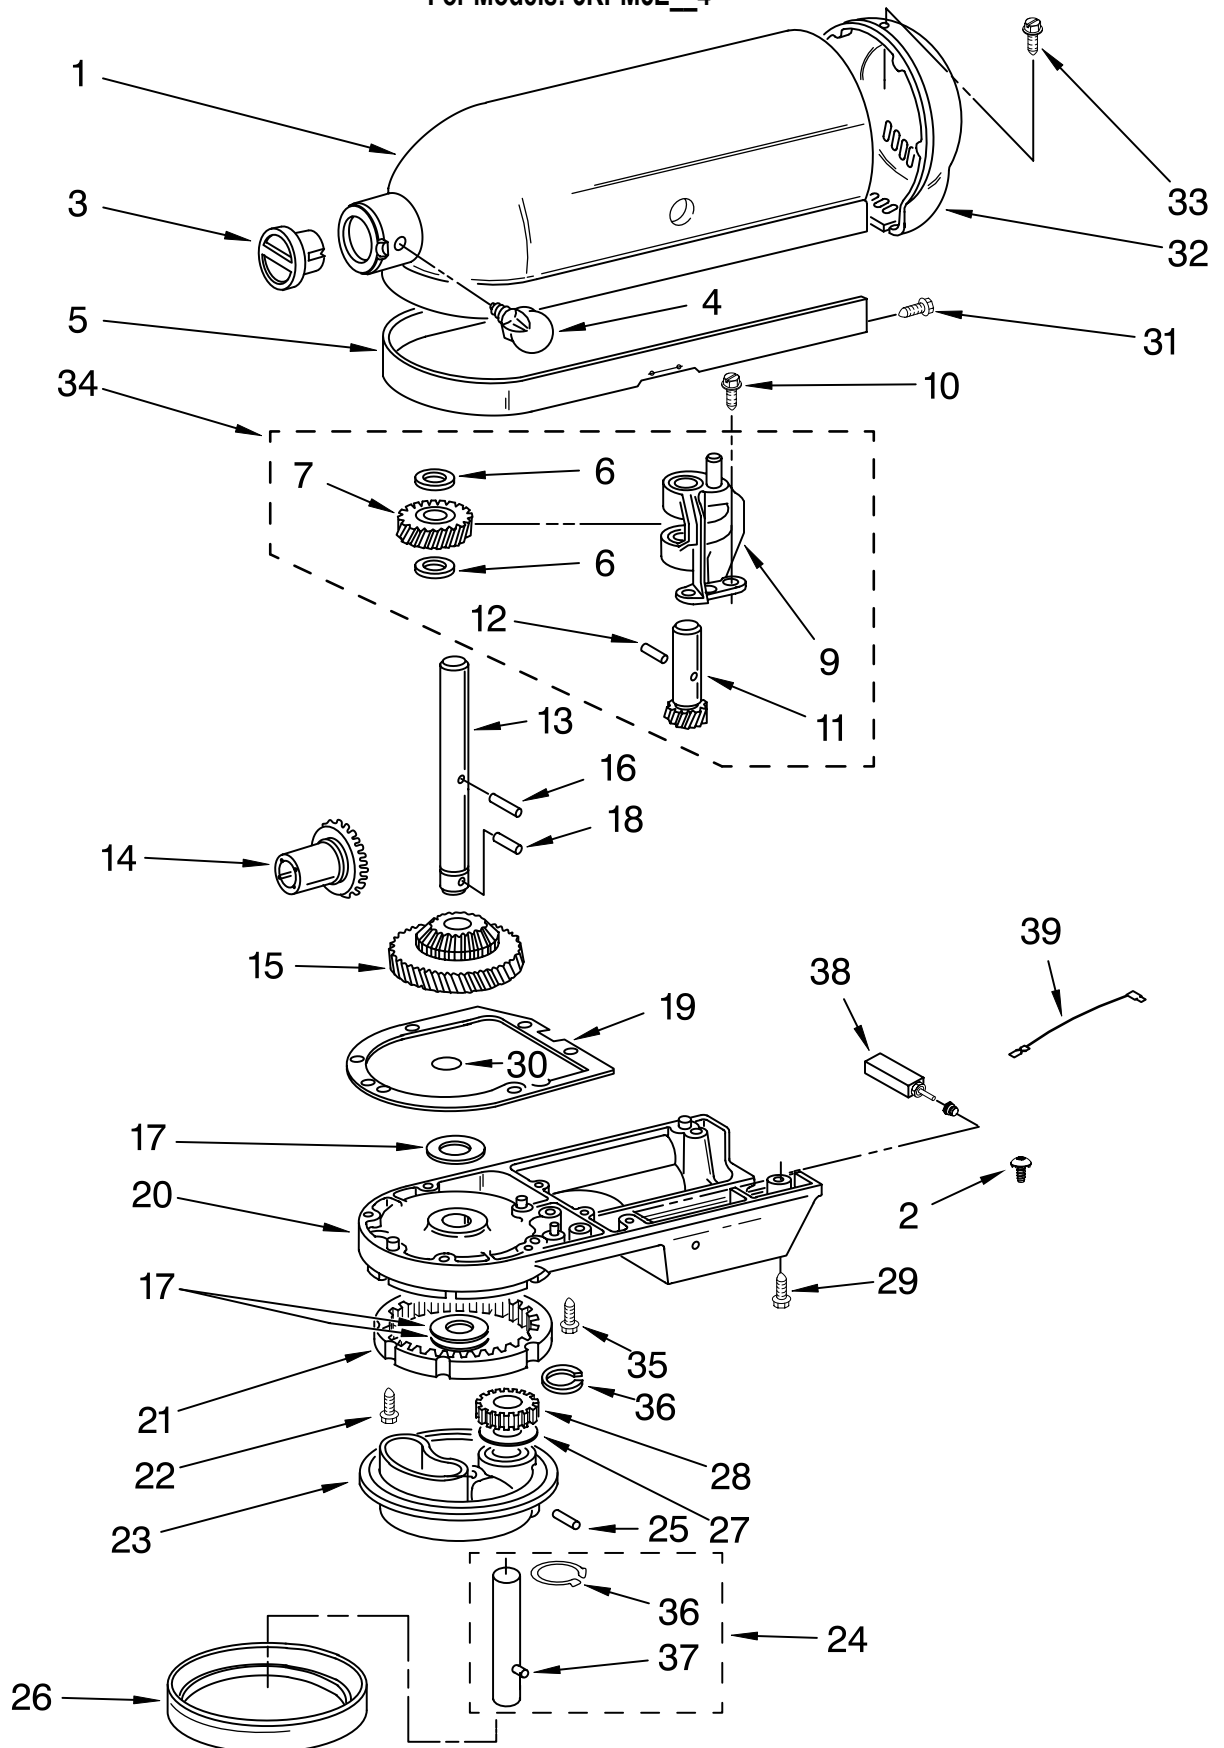

# BASE AND PEDESTAL UNIT

For Models: 5KPM5E\_4

Illus. No.	Part No.	DESCRIPTION
1	9706978	Literature Parts Use & Care Guide
	8212379	Repair Parts List
2	**	Base & Foot Supports
3	**	Column Assembly
4	**	Bowl Support
5	3182857	Latch, Bowl Spring
6	4162874	Arm, Bowl Lift
7	9085	Rod, Bowl Lift
8	9704608	Pin, Cotter
9	4159514	Washer
10	9237	Spring
11	8533907	Nut
12	9079	Handle, Bowl Lift
13	9703442	Pin, Roll
14	4162116	Bowl (5 Qt)
15	9707670	Beater, Flat
16	9708033	Hook, Dough
17	9704309	Whip, Wire
18	240169	Bracket, Bowl Lift
19	240185	Pin, Bowl Locating
20	3400018	Screw
21	240912	Screw, Special
22	3400024	Screw
23	9708649	Foot, Rubber
24	3182904	Screw
25	9709923	Shield, Pouring

# CASE, GEARING AND PLANETARY UNIT

For Models: 5KPM5E\_\_4

Illus. No.	Part No.	DESCRIPTION	Illus. No.	Part No.	DESCRIPTION	Illus. No.	Part No.	DESCRIPTION
1	**	Gearcase Motor Housing	15	9709627	Bevel Pinion and Center Gear	28	9703903	Pinion, Gear (Agitator Shaft)
2	3400834	Screw	16	240018-1	Pin (Vertical Center Shaft)	29	3400025	Screw
3	242765-2	Cap, Attachment Hub	17	3180163	Washer	30	67500-55	"O" Ring
4	9709194	Screw, Thumb	18	9705443	Pin	31	311932	Screw
5	**	Band, Trim	19	4162324	Gasket, Transmission Case	32	**	Cover, End
6	3180161	Washer, Fiber	20	**	Lower Gear Case	33	4162914	Screw
7	W10112253	Worm Gear	21	9703904	Gear, Internal	34	240309-2	Gears, Worm & Pinion Assembly
9	240308	Gear, Worm Bracket & Bearing	22	103994	Screw, Special	35	3400026	Screw, Machine
10	3400022	Screw And L.W. Assy.	23	**	Planetary	36	9703438	Ring, Retaining
11	240210-2	Shaft & Pinion	24	3184052	Shaft, Agitator	37	9704677	Pin, Groove
12	9705444	Pin	25	240018-1	Pin (Agitator Shaft Pinion)	38	9705132	Filter, RFI
13	240026	Shaft, Vertical Center	26	240285	Ring, Planetary Drip	39	9702311	Lead, Filter (Control Board)
14	9705130	Gear, Attachment Hub Bevel	27	9706090	Washer, Shim			